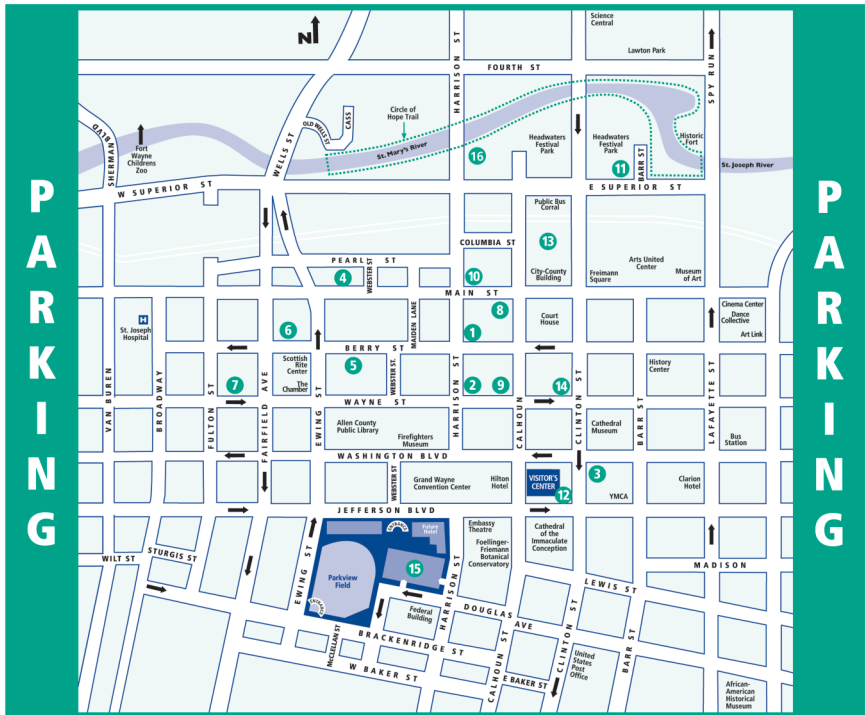

# Festival Parking

*Parking Fees vary by location*

- |                           |                                    |
|---------------------------|------------------------------------|
| 1 120 W. Berry St.        | 9 City Center Garage               |
| 2 132 W. Wayne St.        | 10 Merrill Lynch Plaza             |
| 3 210 E. Washington Blvd. | 11 Headwaters Park                 |
| 4 300 W. Main St.         | 12 100 E. Washington Blvd. (Civic) |
| 5 377 W. Berry St.        | 13 One E. Main St. (Plaza)         |
| 6 400 W. Berry St.        | 14 828 S. Clinton St.              |
| 7 520 W. Wayne St.        | 15 Harrison Square Parking Garage  |
| 8 720 S. Calhoun St.      | 16 Three Rivers Festival Lot       |